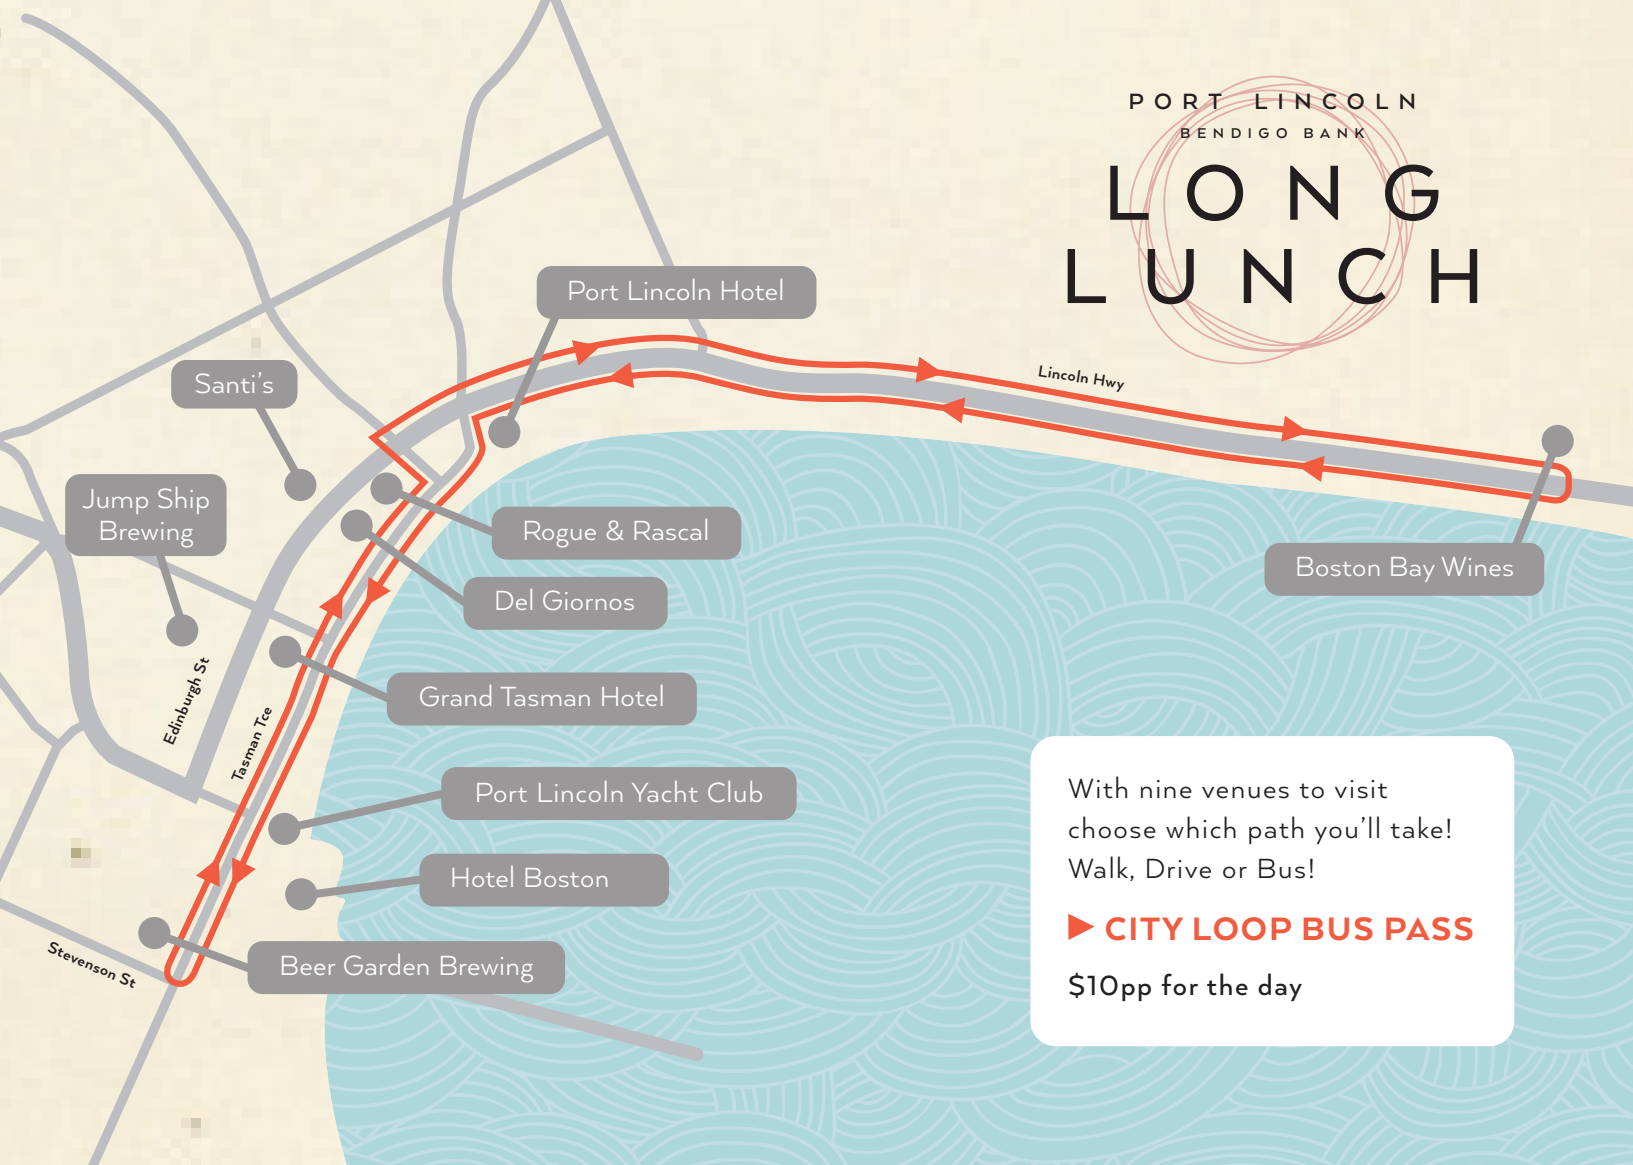

PORT LINCOLN
BENDIGO BANK

LONG LUNCH

Port Lincoln Hotel

Santi's

Jump Ship
Brewing

Rogue & Rascal

Del Giornos

Grand Tasman Hotel

Port Lincoln Yacht Club

Hotel Boston

Beer Garden Brewing

Boston Bay Wines

Lincoln Hwy

Edinburgh St

Tasman Tce

Stevenson St

With nine venues to visit
choose which path you'll take!
Walk, Drive or Bus!

► **CITY LOOP BUS PASS**

\$10opp for the day